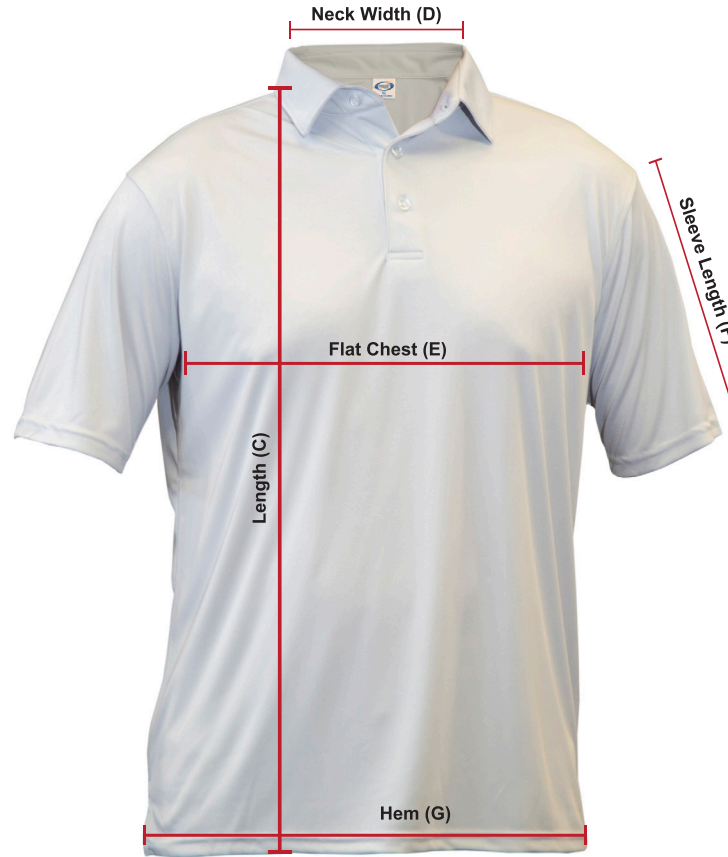

Solar Short Sleeve Polo
MENS
M900

MENS SIZE GUIDE

Vapor Size	Chest (E)
XS	36"-38"
S	39"-41"
M	42"-44"
L	45"-47"
XL	48"-50"
XXL	51"-53"
XXXL	54"-56"

FIT SUGGESTIONS

- This shirt skims the body
- Note that Chest (E) are taken on the body while Length (C) through Hem (G) are flat garment measurements
- When measuring if you land in between two sizes choose the size that represents your chest measurement
- Measure yourself for sizing for best results as all retailers use different measurements for their sizing

Mens Solar Short Sleeve Flat Garment Specifications

	Length (C)	Neck Width (D)	Flat Chest (E)	Sleeve Length (F)	Hem (G)
XS	26"	6.5"	20"	9.75"	20"
S	27"	7"	21"	10"	21"
M	28"	7.5"	22"	10.25"	22"
L	29"	8"	23"	10.5"	23"
XL	30"	8.5"	25"	11"	25"
XXL	31"	9"	27"	11"	27"
XXXL	32"	9.25"	28"	11"	28"
XXXXL	33"	9.5"	29"	11.25"	29"

HOW TO MEASURE ON THE FLAT...

Length (C) - Hold tape measure at highest point on shirt and pull tape down to the bottom of the hem

Neck Width (D) - Hold tape measure at one side of neck hem and pull to the other side

Flat Chest (E) - Hold tape measure under armhole and pull to the other side

Sleeve Length (F) - Hold tape measure at the top of the armhole seam and pull to bottom of sleeve hem

Hem (G) - Hold tape measure at side seam and pull to the other side