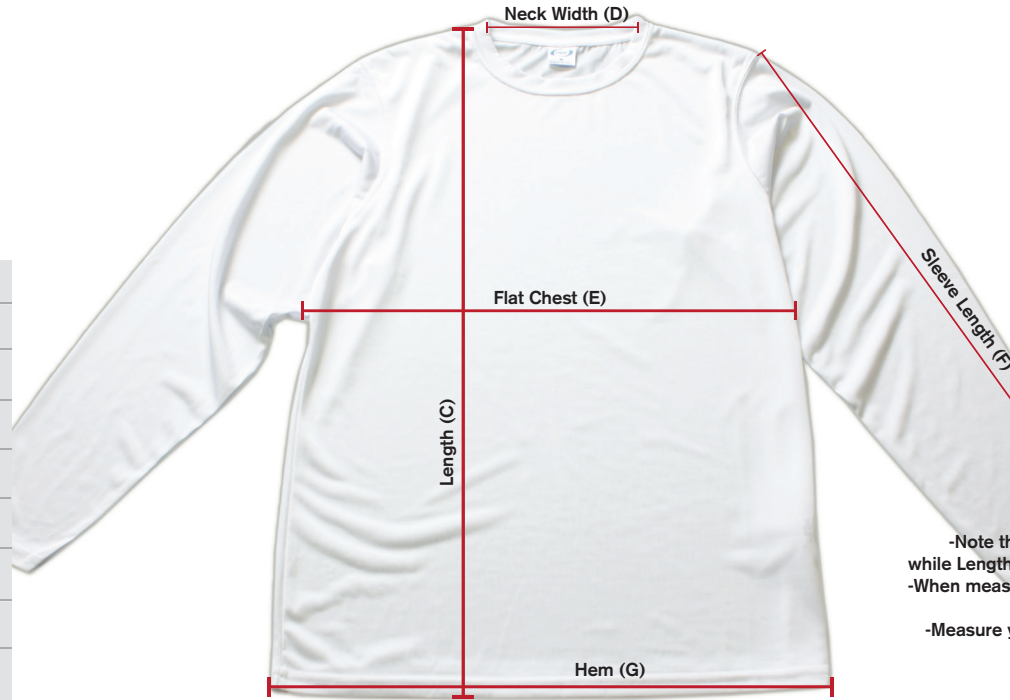

Solar Long Sleeve
MENS
M700

MENS SIZE GUIDE

Vapor Size	Chest (A)	Waist (B)
XS	36"-38"	35"-36"
S	39"-41"	35"-36"
M	42"-44"	37"-38"
L	45"-47"	39"-40"
XL	48"-50"	41"-42"
XXL	51"-53"	43"-44"
XXXL	54"-56"	45"-46"
XXXXL	57"+	47"+

FIT SUGGESTIONS

- This shirt skims the body
- Note that Chest (A) and Waist (B) are taken on the body while Length (C) through Hem (G) are flat garment measurements
- When measuring if you land in between two sizes choose the size that represents your chest measurement
- Measure yourself for sizing for best results as all retailers use different measurements for their sizing

Mens Solar Long Sleeve Flat Garment Specifications

	Length (C)	Neck Width (D)	Flat Chest (E)	Sleeve Length (F)	Hem (G)
XS	26"	7"	20.5"	24.5"	20"
S	27"	7"	21"	24.75"	21"
M	28"	7"	22"	25"	22"
L	28.5"	7"	23"	25.5"	23"
XL	30"	7.75"	24"	25.75"	24"
XXL	31.5"	8"	25"	26"	24.5"
XXXL	32"	8"	25.5"	26"	25"
XXXXL	33.5"	8.75"	26.5"	27"	26"

HOW TO MEASURE ON THE FLAT...

Length (C) - Hold tape measure at highest point on shirt and pull tape down to the bottom of the hem

Neck Width (D) - Hold tape measure at one side of neck hem and pull to the other side