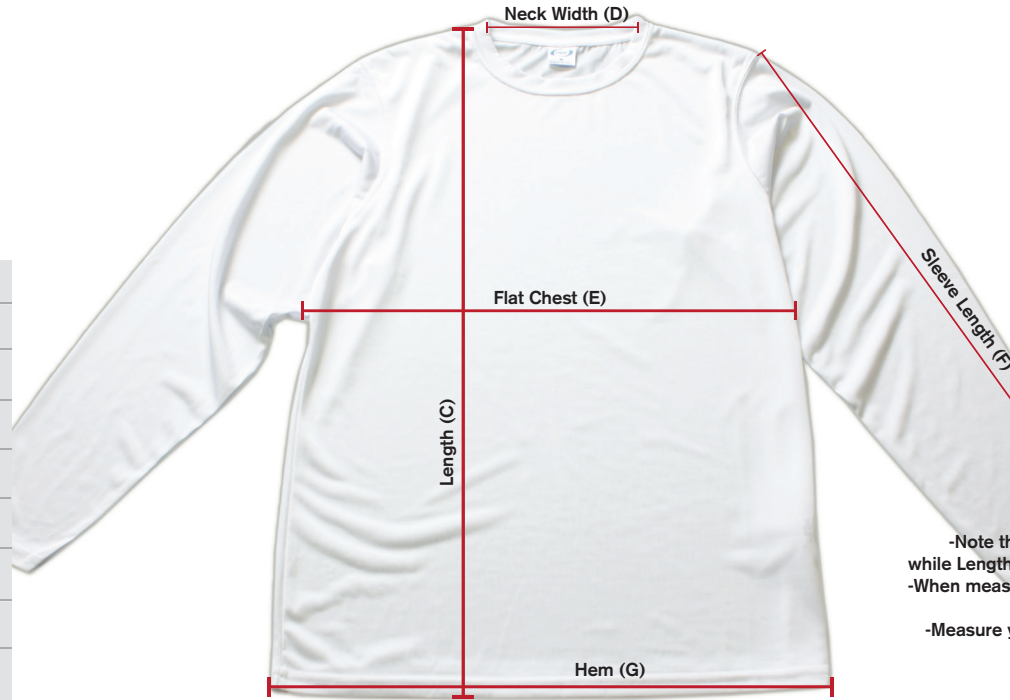

Solar Long Sleeve  
MENS  
M700

MENS SIZE GUIDE

Vapor Size	Chest (A)	Waist (B)
XS	36"-38"	35"-36"
S	39"-41"	35"-36"
M	42"-44"	37"-38"
L	45"-47"	39"-40"
XL	48"-50"	41"-42"
XXL	51"-53"	43"-44"
XXXL	54"-56"	45"-46"
XXXXL	57"+	47"+

FIT SUGGESTIONS

- This shirt skims the body
- Note that Chest (A) and Waist (B) are taken on the body while Length (C) through Hem (G) are flat garment measurements
- When measuring if you land in between two sizes choose the size that represents your chest measurement
- Measure yourself for sizing for best results as all retailers use different measurements for their sizing

Mens Solar Long Sleeve Flat Garment Specifications

	Length (C)	Neck Width (D)	Flat Chest (E)	Sleeve Length (F)	Hem (G)
XS	26"	7"	20.5"	24.5"	20"
S	27"	7"	21"	24.75"	21"
M	28"	7"	22"	25"	22"
L	28.5"	7"	23"	25.5"	23"
XL	30"	7.75"	24"	25.75"	24"
XXL	31.5"	8"	25"	26"	24.5"
XXXL	32"	8"	25.5"	26"	25"
XXXXL	33.5"	8.75"	26.5"	27"	26"

HOW TO MEASURE ON THE FLAT...

Length (C) - Hold tape measure at highest point on shirt and pull tape down to the bottom of the hem

Neck Width (D) - Hold tape measure at one side of neck hem and pull to the other side